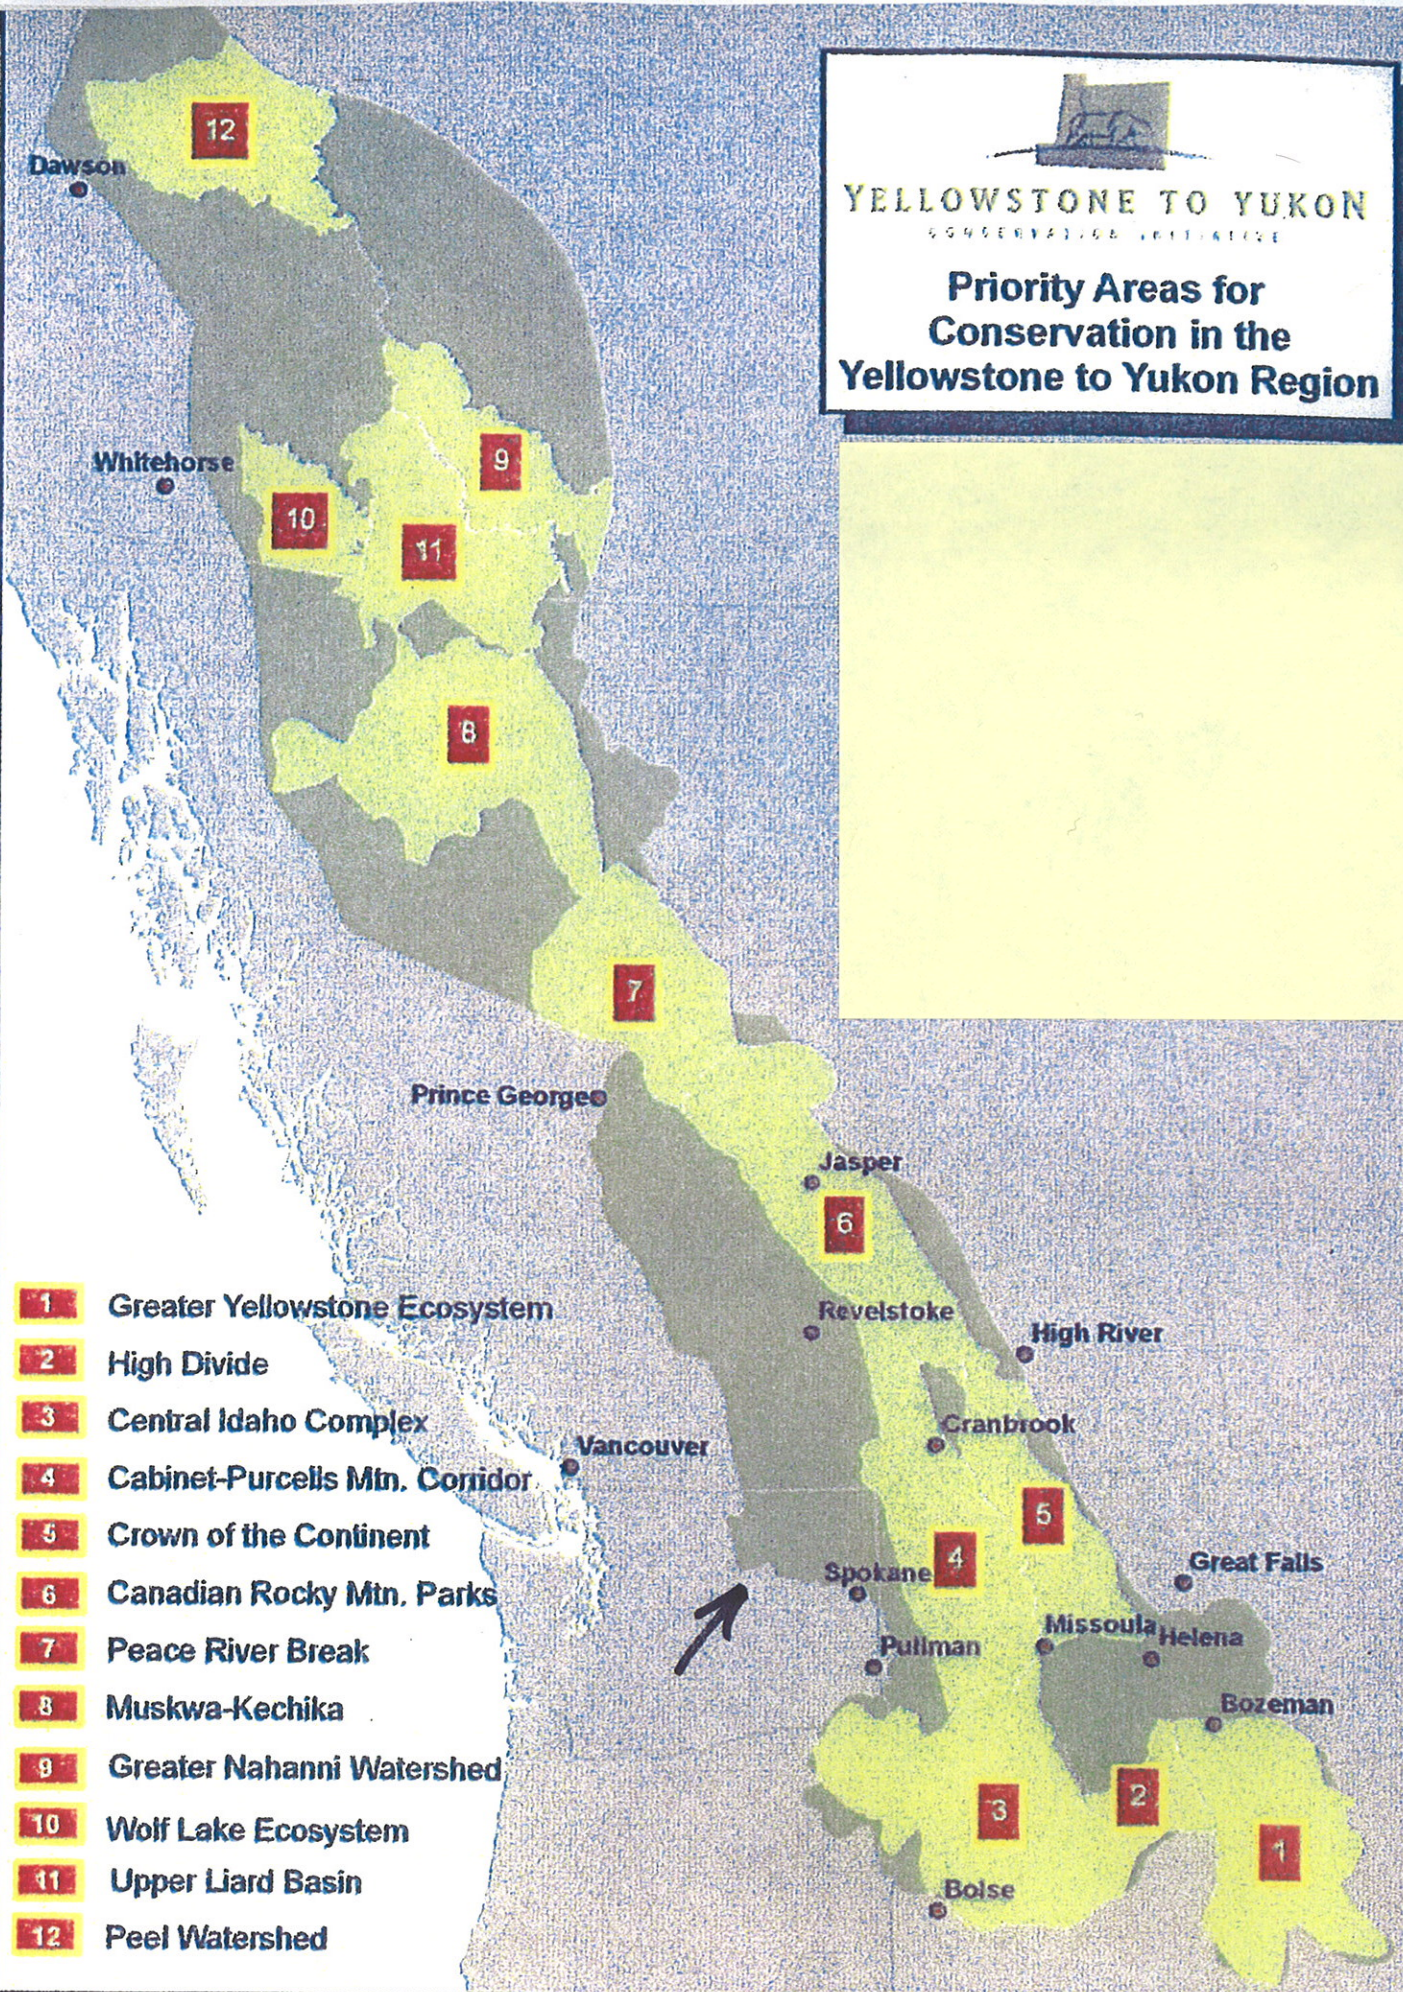

**YELLOWSTONE TO YUKON**  
CONSERVATION INITIATIVE

**Priority Areas for Conservation in the Yellowstone to Yukon Region**

- 1** Greater Yellowstone Ecosystem
- 2** High Divide
- 3** Central Idaho Complex
- 4** Cabinet-Purcells Mtn. Corridor
- 5** Crown of the Continent
- 6** Canadian Rocky Mtn. Parks
- 7** Peace River Break
- 8** Muskwa-Kechika
- 9** Greater Nahanni Watershed
- 10** Wolf Lake Ecosystem
- 11** Upper Liard Basin
- 12** Peel Watershed

Jasper  
Revelstoke  
High River  
Cranbrook  
Vancouver  
Spokane  
Pullman  
Missoula  
Helena  
Great Falls  
Bozeman  
Boise